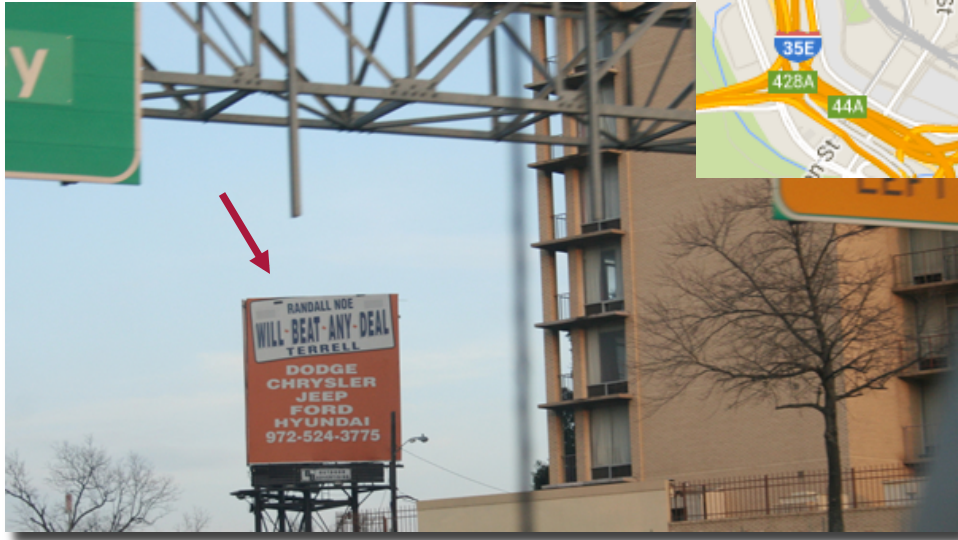

# 1000 I-30 Eastbound Downtown Dallas

Size - 26 X 24

\*Advertiser in picture may not be current.\*

Longitude 32.773044

Latitude -96.795039

Traffic Count - 186,000

Please give us a call for pricing and more information at 972-475-6996.