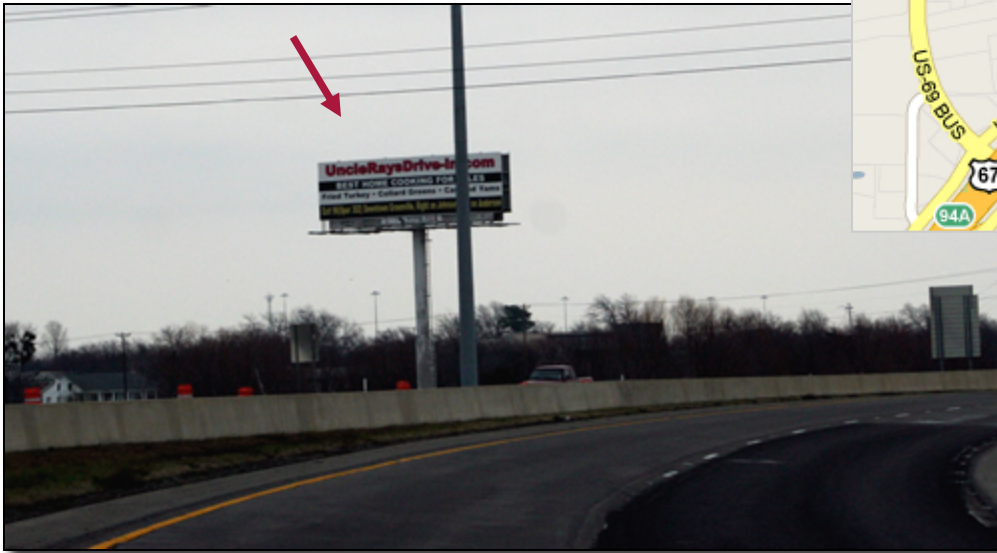

1116 I-30 Eastbound Greenville, TX

Size - 14 X 48

Advertiser in picture may not be current.

Longitude 33.122896

Latitude -96.091973

Traffic Count - 40,000

Please give us a call for pricing and more information at 972-475-6996