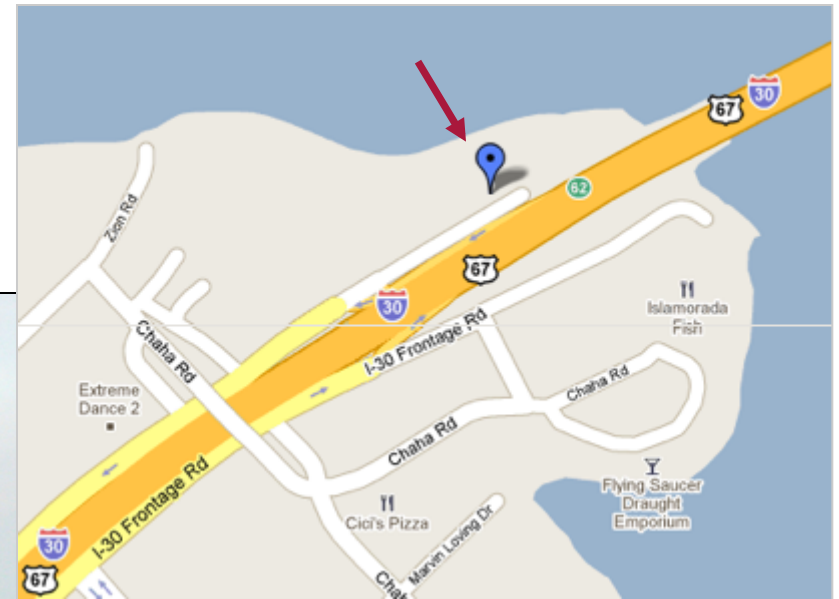

1700 I-30 Eastbound Garland, TX

Size - 16 X 48

Advertiser in picture may not be current.

Longitude 32.867172

Latitude -96.540516

Traffic Count - 159,000

Please give us a call for pricing and more information at 972-475-6996.