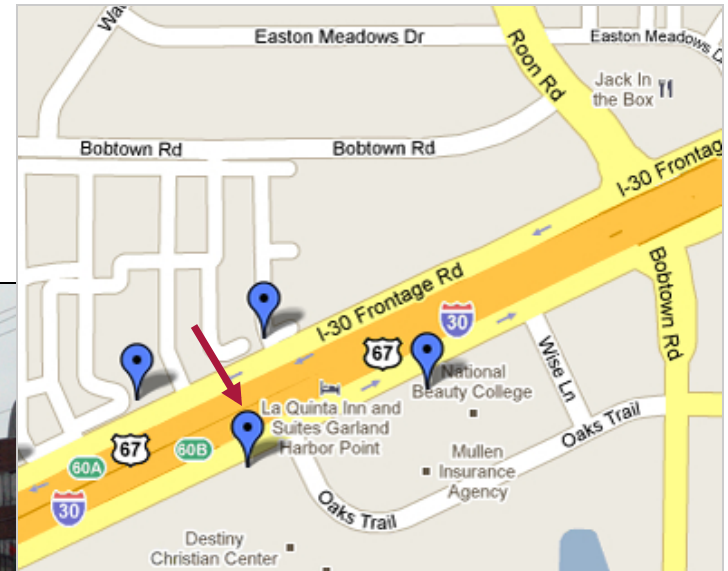

# 306 I-30 Eastbound Garland, TX

Size - 14 X 48

\*Advertiser in picture may not be current.\*

Longitude 32.847890

Latitude -96.574601

Traffic Count - 159,000

Please give us a call for pricing and more information at 972-475-6996.