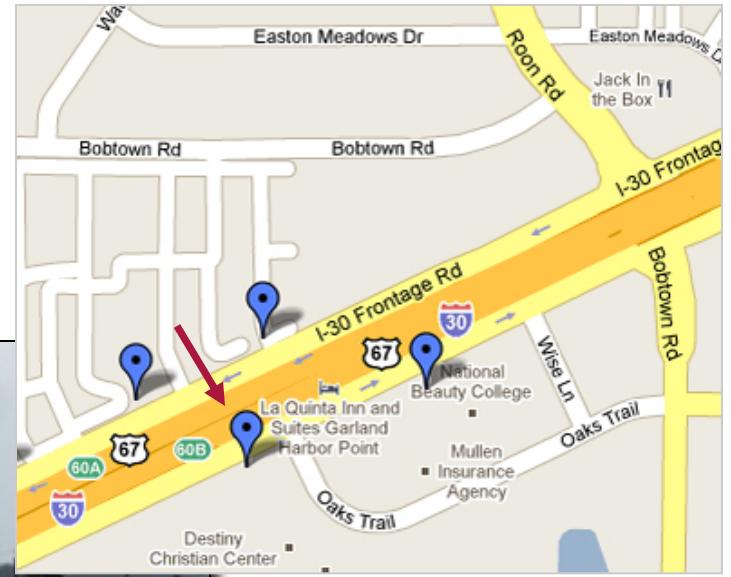

306 I-30 Westbound Garland, TX

Size - 14 X 48

Advertiser in picture may not be current.

Longitude 32.847890
Latitude -96.574601
Traffic Count - 159,000

Please give us a call for pricing and more information at 972-475-6996.