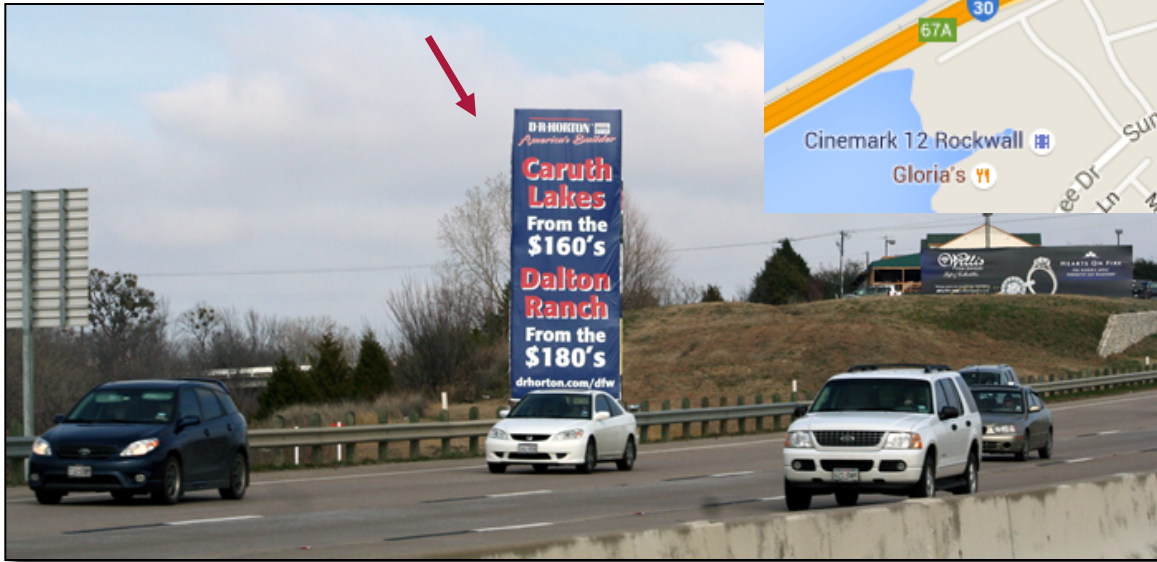

# 310 I-30 Eastbound Rockwall, TX

Size - 12 X 32

\*Advertiser in picture may not be current.\*

Longitude 32.894603

Latitude -96.479801

Traffic Count - 124,000

Please give us a call for pricing and more information at 972-475-6996.