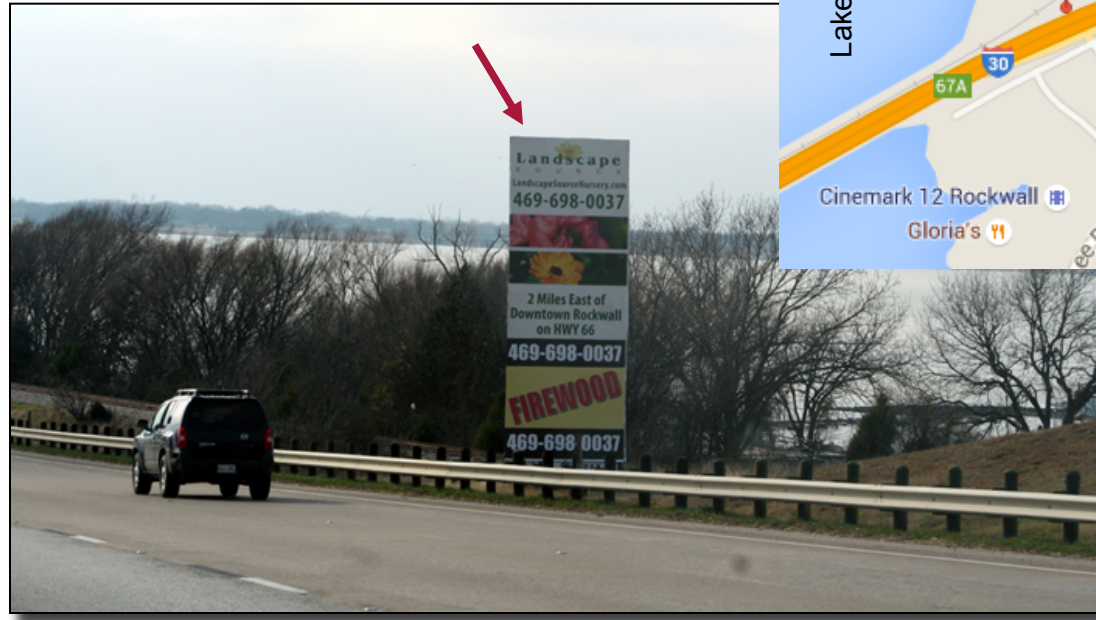

310 I-30 Westbound Rockwall, TX

Size - 12 X 32

Advertiser in picture may not be current.

Longitude 32.894603

Latitude -96.479801

Traffic Count - 124,000

Please give us a call for pricing and more information at 972-475-6996.