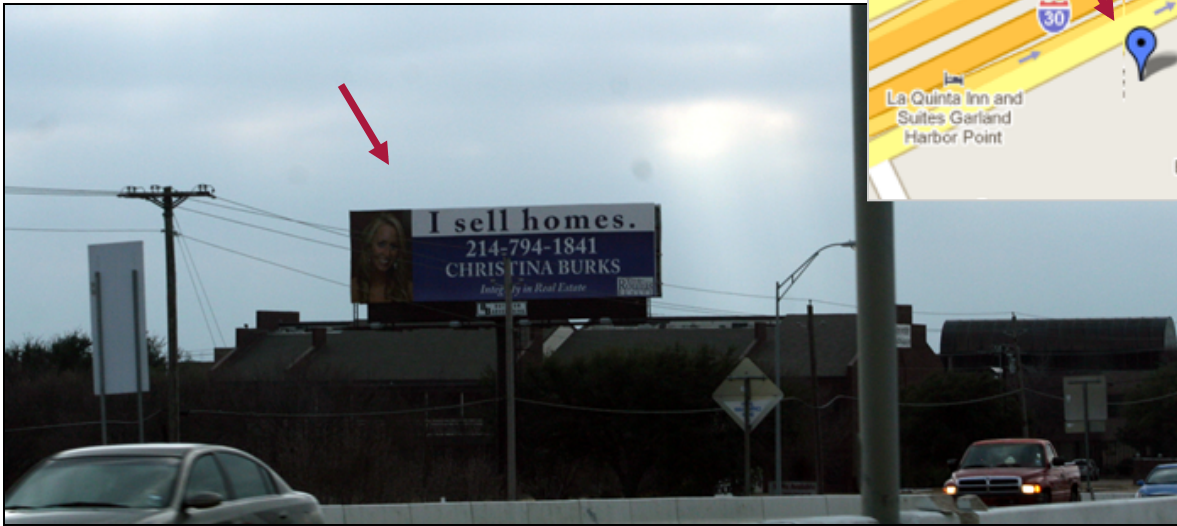

380 I-30 Westbound Garland, TX

Size - 14 X 48

Advertiser in picture may not be current.

Longitude 32.848701

Latitude -96.572482

Traffic Count - 159,000

Please give us a call for pricing and more information at 972-475-6996.