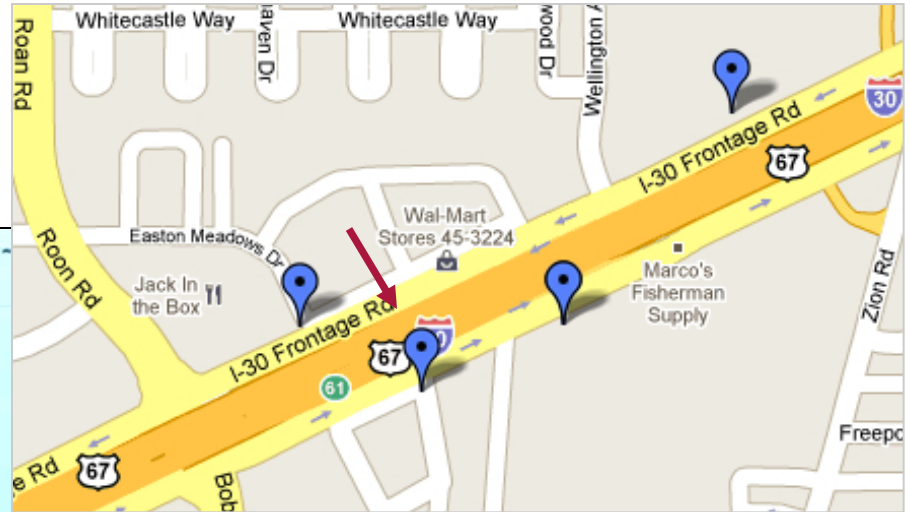

# 524 I-30 Eastbound Garland, TX

Size - 14 X 48

\*Advertiser in picture may not be current.\*

Longitude 32.850806

Latitude -96.567418

Traffic Count - 159,000

Please give us a call for pricing and more information at 972-475-6996.