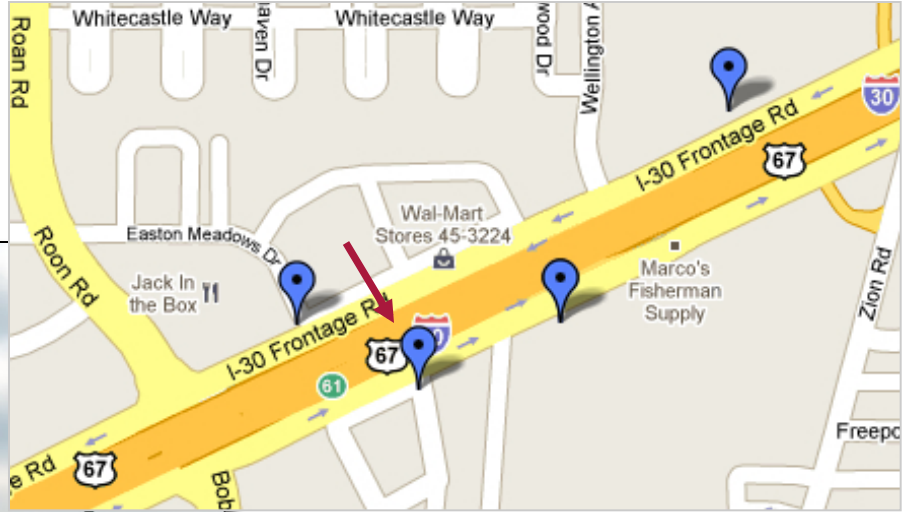

# 524 I-30 Westbound Garland, TX

Size - 14 X 48

\*Advertiser in picture may not be current.\*

Longitude 32.850806  
Latitude -96.567418  
Traffic Count - 159,000

Please give us a call for pricing and more information at 972-475-6996.