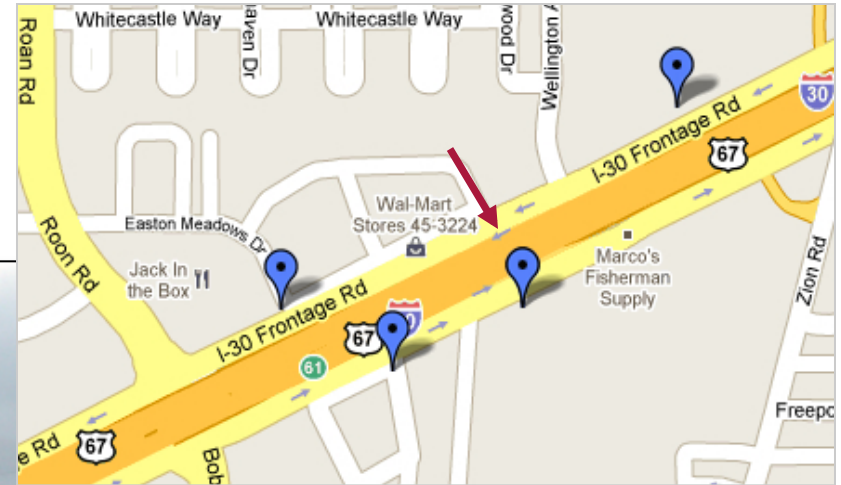

# 580 I-30 Westbound Garland, TX

Size - 14 X 48

\*Advertiser in picture may not be current.\*

Longitude 32.851392

Latitude -96.565975

Traffic Count - 159,000

Please give us a call for pricing and more information at 972-475-6996.