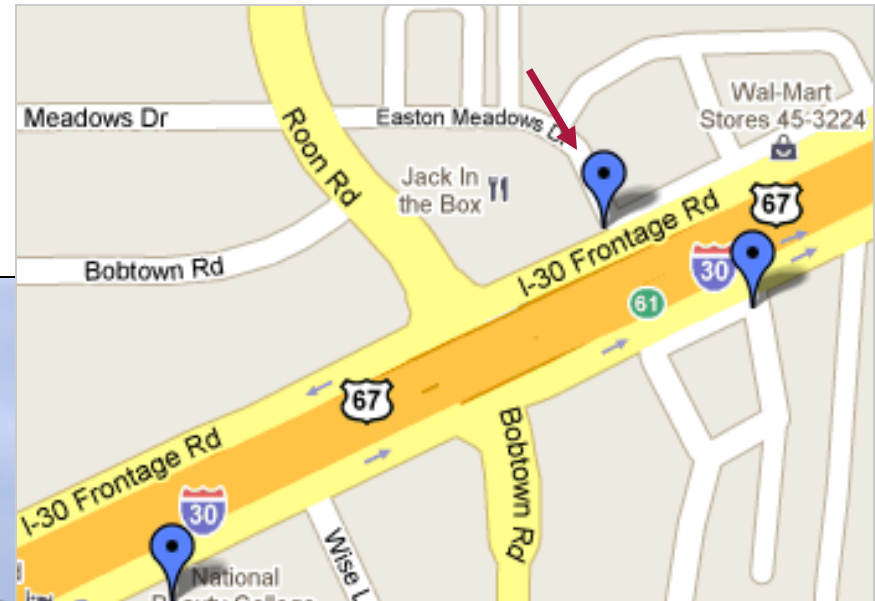

599 I-30 Eastbound Garland, TX

Size - 14 X 48

Advertiser in picture may not be current.

Longitude 32.851428

Latitude -96.568690

Traffic Count - 159,000

Please give us a call for pricing and more information at 972-475-6996.