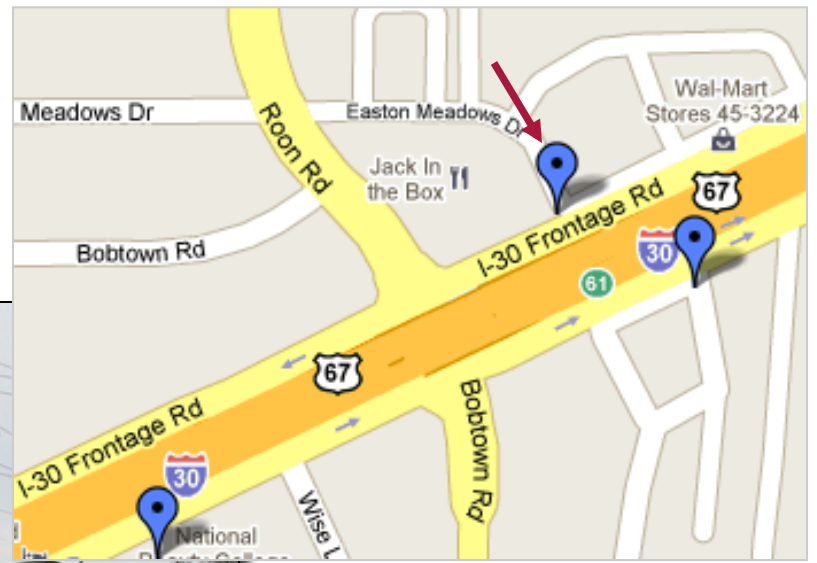

599 I-30 Westbound Garland, TX

Size - 14 X 48

Advertiser in picture may not be current.

Longitude 32.851428

Latitude -96.568690

Traffic Count - 159,000

Please give us a call for pricing and more information at 972-475-6996.